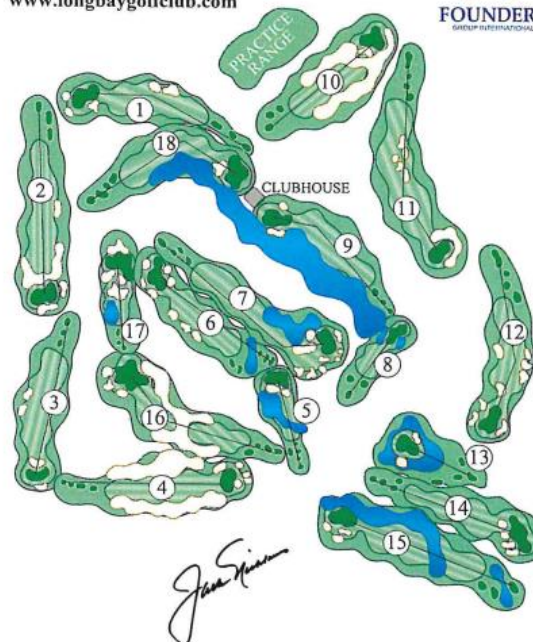

Long Bay Golf Club
 A Jack Nicklaus Signature Course
 ★★★★★ Golf Digest
 Top 100 Holes To Play in the Grand Strand

USGA RULES OF GOLF GOVERN ALL PLAY

- Ping markers are located on each side of the fairway from 225 to 75 yards from green.
- Yardages are to the front edge, middle and back edge of green.
- Proper dress required.
- Restrooms are located on holes #5 & #16.
- Long Bay Golf Club is not responsible for lost or stolen items.

COURSE SLOPE/RATING:

Men:	Black	74.4/146
	Blue	72.3/141
	White	70.6/137
Ladies':	Gold	68.0/129
	Gold	73.9/134
	Red	69.9/127

Share your golf experience with others at
www.golfinsidergolf.com

200 Long Bay Club Place
 Longs, SC 29568
 800-344-5590
www.longbaygolfclub.com

7/24

HOLE	1	2	3	4	5	6	7	8	9	OUT		10	11	12	13	14	15	16	17	18	IN	TOT
BLACK	408	568	401	472	182	394	543	179	370	3517	P L A Y E R	352	552	443	156	432	492	433	203	445	3508	7025
BLUE	386	538	377	443	166	377	507	166	357	3317		327	520	408	140	404	463	408	194	412	3276	6593
WHITE	377	524	364	419	149	363	485	147	327	3155		315	498	375	123	376	449	380	170	368	3054	6209
GOLD	367	491	337	382	136	319	432	121	318	2903		284	467	353	121	327	426	348	158	328	2812	5715
MEN'S HCP	11	3	5	1	13	17	7	15	9			16	10	6	18	8	14	4	12	2		
PAR	4	5	4	4	3	4	5	3	4	36	4	5	4	3	4	5	4	3	4	36	72	
RED	287	453	295	346	104	295	424	98	208	2510	252	432	284	86	304	370	288	146	272	2434	4944	
LADIES' HCP	7	3	5	11	15	9	1	17	13		4	2	14	18	12	8	16	10	6			
DATE:	SCORER:										ATTEST:											